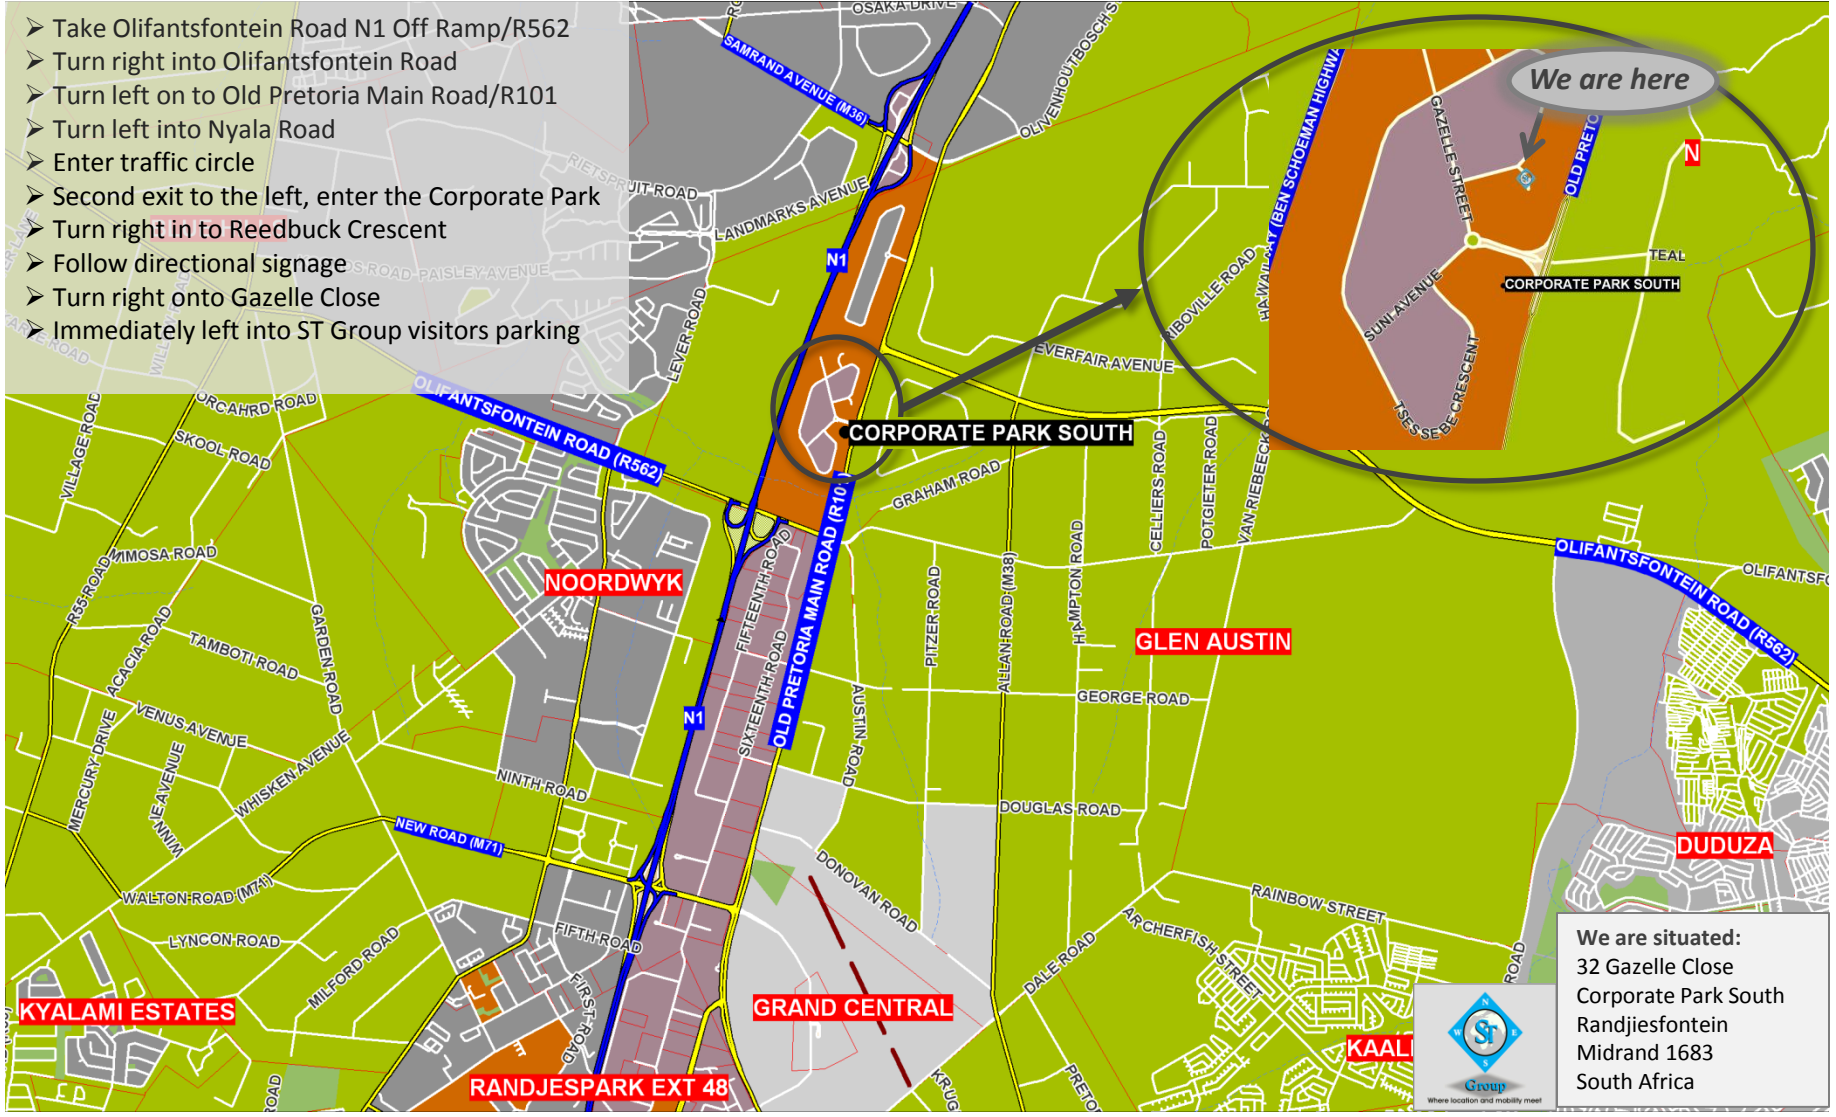

- Take Olifantsfontein Road N1 Off Ramp/R562
- Turn right into Olifantsfontein Road
- Turn left on to Old Pretoria Main Road/R101
- Turn left into Nyala Road
- Enter traffic circle
- Second exit to the left, enter the Corporate Park
- Turn right in to Reedback Crescent
- Follow directional signage
- Turn right onto Gazelle Close
- Immediately left into ST Group visitors parking

We are situated:
 32 Gazelle Close
 Corporate Park South
 Randjiesfontein
 Midrand 1683
 South Africa